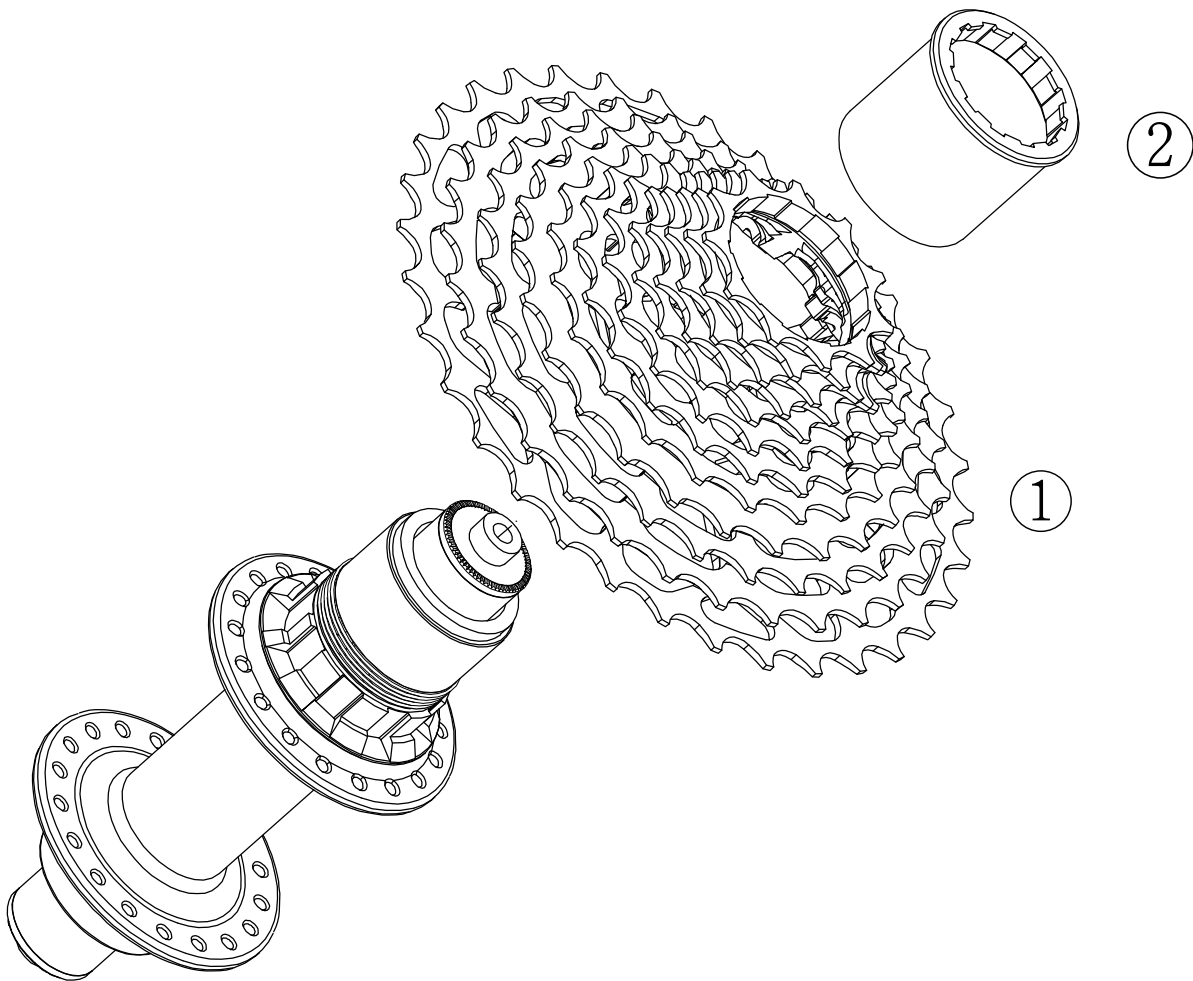

# ***HOW TO INSTALL THE ADAPTER***

***APPLICABLE  
CASSETTE BODY***

***COMPATIBLE WITH  
SHIMANO/SRAM 11 SPEED  
SHIMANO/SRAM 12 SPEED  
RACING CASSETTES***